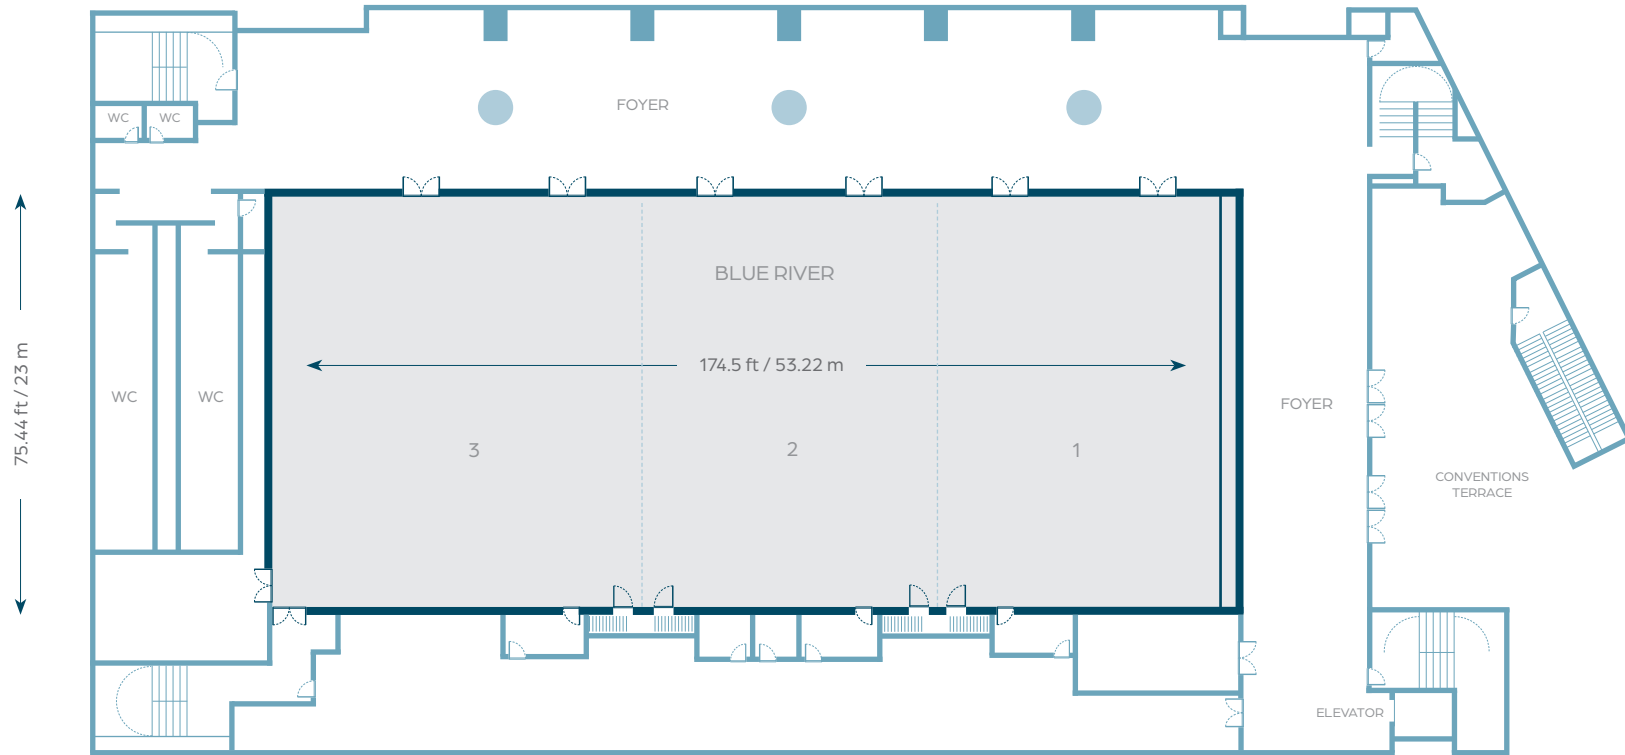

QUICK BITES

Grazie-To-Go
 Nibbles
 Chef2Go

CONVENTION CENTER

Dimensions: 13,163.98 ft² / 1,223.60 m²
Height: 24.93 ft / 7.60 m

FIRST FLOOR

Room Name	Dimensions				Ceiling Height		Capacities				
	ft ²	ft	m ²	m	m	ft	Theater	Classroom	Banquet	Cocktail	U Shape
BLUE RIVER	13,163.98	174.5 x 75.44	1,223.60	53.22 x 23	7.60	24.93	1,200	800	800	1,200	180
BLUE RIVER 1	3,934.35	52.15 x 75.44	365.7	15.9 x 23	7.60	24.93	300	220	220	300	76
BLUE RIVER 2	4,107.56	54.45 x 75.44	381.8	16.6 x 23	7.60	24.93	300	220	220	300	76
BLUE RIVER 3	5,146.82	68.22 x 75.44	478.4	20.8 x 23	7.60	24.93	400	320	320	400	84
BLUE RIVER 1 + 2	8,017.16	106.27 x 75.44	745.2	32.4 x 23	7.60	24.93	500	440	440	500	96
BLUE RIVER 2 + 3	9,254.38	122.67 x 75.44	860.2	37.4 x 23	7.60	24.93	700	540	540	700	108

Room Name	Dimensions				Ceiling Height		Capacities				
	ft ²	ft	m ²	m	m	ft	Theater	Classroom	Banquet	Cocktail	U Shape
EMERALD 1	441.52	23.62 x 18.7	41.04	7.2 x 5.7	2.67	8.76	30	20	20	30	12
EMERALD 2	459.92	24.6 x 18.7	42.75	7.5 x 5.7	2.67	8.76	30	20	20	30	12
EMERALD 3	459.92	24.6 x 18.7	42.75	7.5 x 5.7	2.67	8.76	30	20	20	30	12
EMERALD 4	459.92	24.6 x 18.7	42.75	7.5 x 5.7	2.67	8.76	30	20	20	30	12
EMERALD 5	459.92	24.6 x 18.7	42.75	7.5 x 5.7	2.67	8.76	30	20	20	30	12
EMERALD 6	441.52	23.62 x 18.7	41.04	7.2 x 5.7	2.67	8.76	30	20	20	30	12
EMERALD 7	278.91	20.01 x 13.94	25.93	6.1 x 4.25 x 5.7	2.67	8.76	20	16	12	20	10
EMERALD 8	314.68	14.76 x 21.32	29.25	4.5 x 6.5 x 5.7	2.67	8.76	30	20	20	30	20
EMERALD 9	314.68	14.76 x 21.32	29.25	4.5 x 6.5 x 5.7	2.67	8.76	30	20	20	30	20
EMERALD 3+4	919.84	49.2 x 18.7	85.5	15 x 5.7	2.67	8.76	50	40	40	50	36