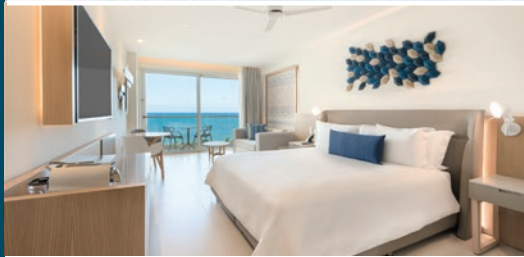

Diamond Club

AN UPGRADED ROOM CATEGORY EXPERIENCE

Elevate your vacation to extraordinary heights. Experience will take you into a world of unparalleled services and amenities, where attentive service, exclusive upgraded food and beverage options, a stylish private lounge, private bars, a sparkling pool, and a secluded beach area await, reserved solely for the enjoyment of Diamond Club™ guests.

TAILOR-MADE SERVICES

- Personalized Butler service for exceptional continuous assistance.
- Priority reservations at specialty restaurants.
- Distinctive wrist bracelet for recognition and privileges.
- One hour of therapeutic hydrotherapy access during your stay, featuring hot tubs and revitalizing circuits

ELEVATED FOOD AND DRINKS

- Endless lounge indulgence: A variety of snacks, appetizers, and sweet treats.
- Access to the private Diamond Club™ Lounge, a haven of elegance.
- Private and upscale breakfast experience at a designated exclusive restaurant venue.
- Exclusive private pool for Diamond Club™ guests

IN-ROOM EXPERIENCE

- Preferential room locations with the best views.
- In-suite selection of fine liquors.
- Upgraded set of bathroom amenities.
- Complimentary beach bag and slippers for you to take home as a special gift.
- In suite complimentary aromatherapy from The Royal Spa.
- Luxurious 100% pure fine cotton robes in your room.
- Exclusive 24/7 room service menu options.
- Room Service priority delivery and timing delivery guarantee.

We'll try our best to make it great, but some services could be subject to availability.

LUXURY ACCOMMODATIONS

All of our 1,005 luxurious rooms and suites offer:

- Exclusive DreamBed™ with high thread count sheets
- Royalton Signature rain shower
- Free high speed Wi-Fi resort wide for all your devices
- In-room electronic safe
- Satellite television including specialty channels
- Minibar
- 24-hour room service
- Each room features a balcony or terrace
- Plus other amenities like steamer, hair dryer, etc. (coffee maker under request)
- A/C with individual thermostat and ceiling fan
- In-suite Jacuzzi soaker tub (*)

*Only for Luxury Junior Suite Ocean Front Diamond Club and upper room categories.

Room Categories	Royalton	Diamond Club™	Occupancy
Luxury Junior Suite	✓	-	Max. 4 | Adults 4 | Kids 2
Luxury Junior Suite Ocean View	✓	✓	Max. 4 | Adults 4 | Kids 2
Luxury Junior Suite Ocean Front	✓	✓	Max. 4 | Adults 4 | Kids 3
Two Bedroom Luxury Junior Suite	✓	-	Max. 8 | Adults 6 | Kids 2
Two Bedroom Luxury Junior Suite Ocean View	-	✓	Max. 8 | Adults 6 | Kids 2
Two Bedroom Luxury Junior Suite Ocean Front	-	✓	Max. 8 | Adults 6 | Kids 2
Luxury Junior Suite Swim Out	✓	✓	Max. 4 | Adults 4 | Kids 2
Luxury Junior suite Ocean Front Terrace Jacuzzi	-	✓	Max. 4 | Adults 4 | Kids 2
Luxury Junior Suite Swim Out Ocean Front	-	✓	Max. 4 | Adults 4 | Kids 2
Luxury Presidential Suite	-	✓	Max. 4 | Adults 3 | Kids 2
Chairman Suite	-	✓	Max. 8 | Adults 6 | Kids 4
Sky Chairman	-	✓	Max. 8 | Adults 6 | Kids 4