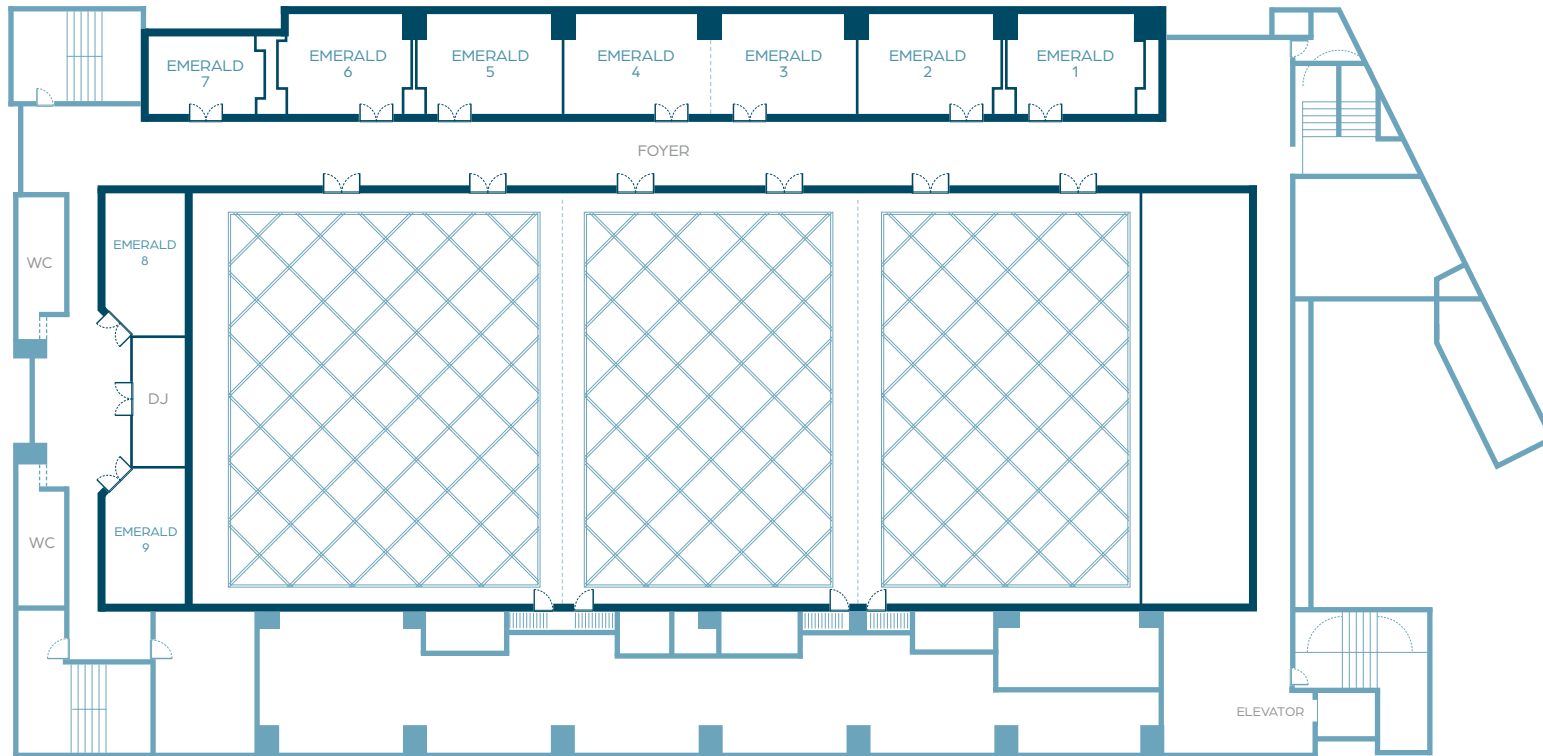

QUICK BITES

Grazie-To-Go
 Nibbles
 Chef2Go

CONVENTION CENTER

Dimensions: 13,163.98 ft² / 1,223.60 m²
Height: 24.93 ft / 7.60 m

FIRST FLOOR

Room Name	Dimensions				Ceiling Height		Capacities				
	ft ²	ft	m ²	m	m	ft	Theater	Classroom	Banquet	Cocktail	U Shape
BLUE RIVER	13,163.98	174.5 x 75.44	1,223.60	53.22 x 23	7.60	24.93	1,200	800	800	1,200	180
BLUE RIVER 1	3,934.35	52.15 x 75.44	365.7	15.9 x 23	7.60	24.93	300	220	220	300	76
BLUE RIVER 2	4,107.56	54.45 x 75.44	381.8	16.6 x 23	7.60	24.93	300	220	220	300	76
BLUE RIVER 3	5,146.82	68.22 x 75.44	478.4	20.8 x 23	7.60	24.93	400	320	320	400	84
BLUE RIVER 1 + 2	8,017.16	106.27 x 75.44	745.2	32.4 x 23	7.60	24.93	500	440	440	500	96
BLUE RIVER 2 + 3	9,254.38	122.67 x 75.44	860.2	37.4 x 23	7.60	24.93	700	540	540	700	108

Room Name	Dimensions				Ceiling Height		Capacities				
	ft ²	ft	m ²	m	m	ft	Theater	Classroom	Banquet	Cocktail	U Shape
EMERALD 1	441.52	23.62 x 18.7	41.04	7.2 x 5.7	2.67	8.76	30	20	20	30	12
EMERALD 2	459.92	24.6 x 18.7	42.75	7.5 x 5.7	2.67	8.76	30	20	20	30	12
EMERALD 3	459.92	24.6 x 18.7	42.75	7.5 x 5.7	2.67	8.76	30	20	20	30	12
EMERALD 4	459.92	24.6 x 18.7	42.75	7.5 x 5.7	2.67	8.76	30	20	20	30	12
EMERALD 5	459.92	24.6 x 18.7	42.75	7.5 x 5.7	2.67	8.76	30	20	20	30	12
EMERALD 6	441.52	23.62 x 18.7	41.04	7.2 x 5.7	2.67	8.76	30	20	20	30	12
EMERALD 7	278.91	20.01 x 13.94	25.93	6.1 x 4.25 x 5.7	2.67	8.76	20	16	12	20	10
EMERALD 8	314.68	14.76 x 21.32	29.25	4.5 x 6.5 x 5.7	2.67	8.76	30	20	20	30	20
EMERALD 9	314.68	14.76 x 21.32	29.25	4.5 x 6.5 x 5.7	2.67	8.76	30	20	20	30	20
EMERALD 3+4	919.84	49.2 x 18.7	85.5	15 x 5.7	2.67	8.76	50	40	40	50	36