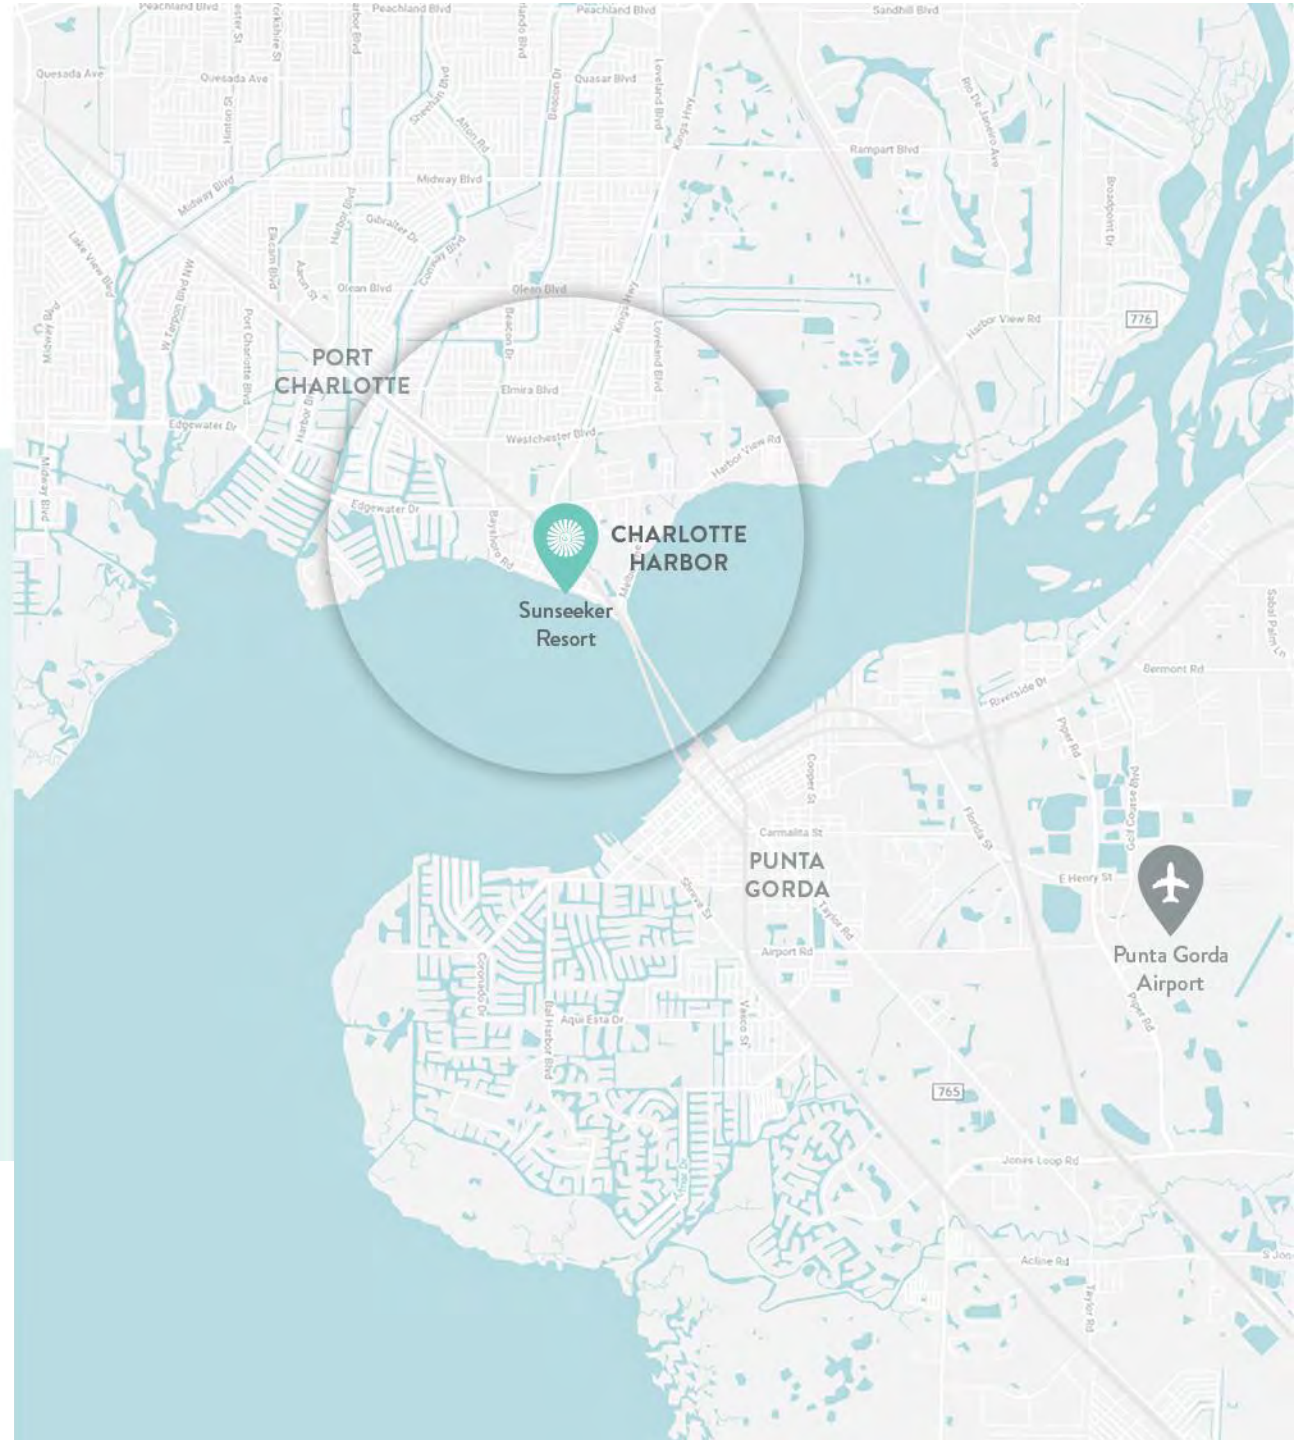

MISSION

Welcome Every Guest to Our Charlotte Harbor Home

EASE OF *Travel*

Allegiant Air directly services over 130 destinations globally including 50+ nonstop destinations from PGD airport.

Join us in the Heart of
SOUTHWEST FLORIDA

Easily situated close to five airports, and accessible to Tampa, Sarasota, Miami, and Orlando, Sunseeker Resort Charlotte Harbor is making meeting magic. Charter with Allegiant and see what seamless looks like.