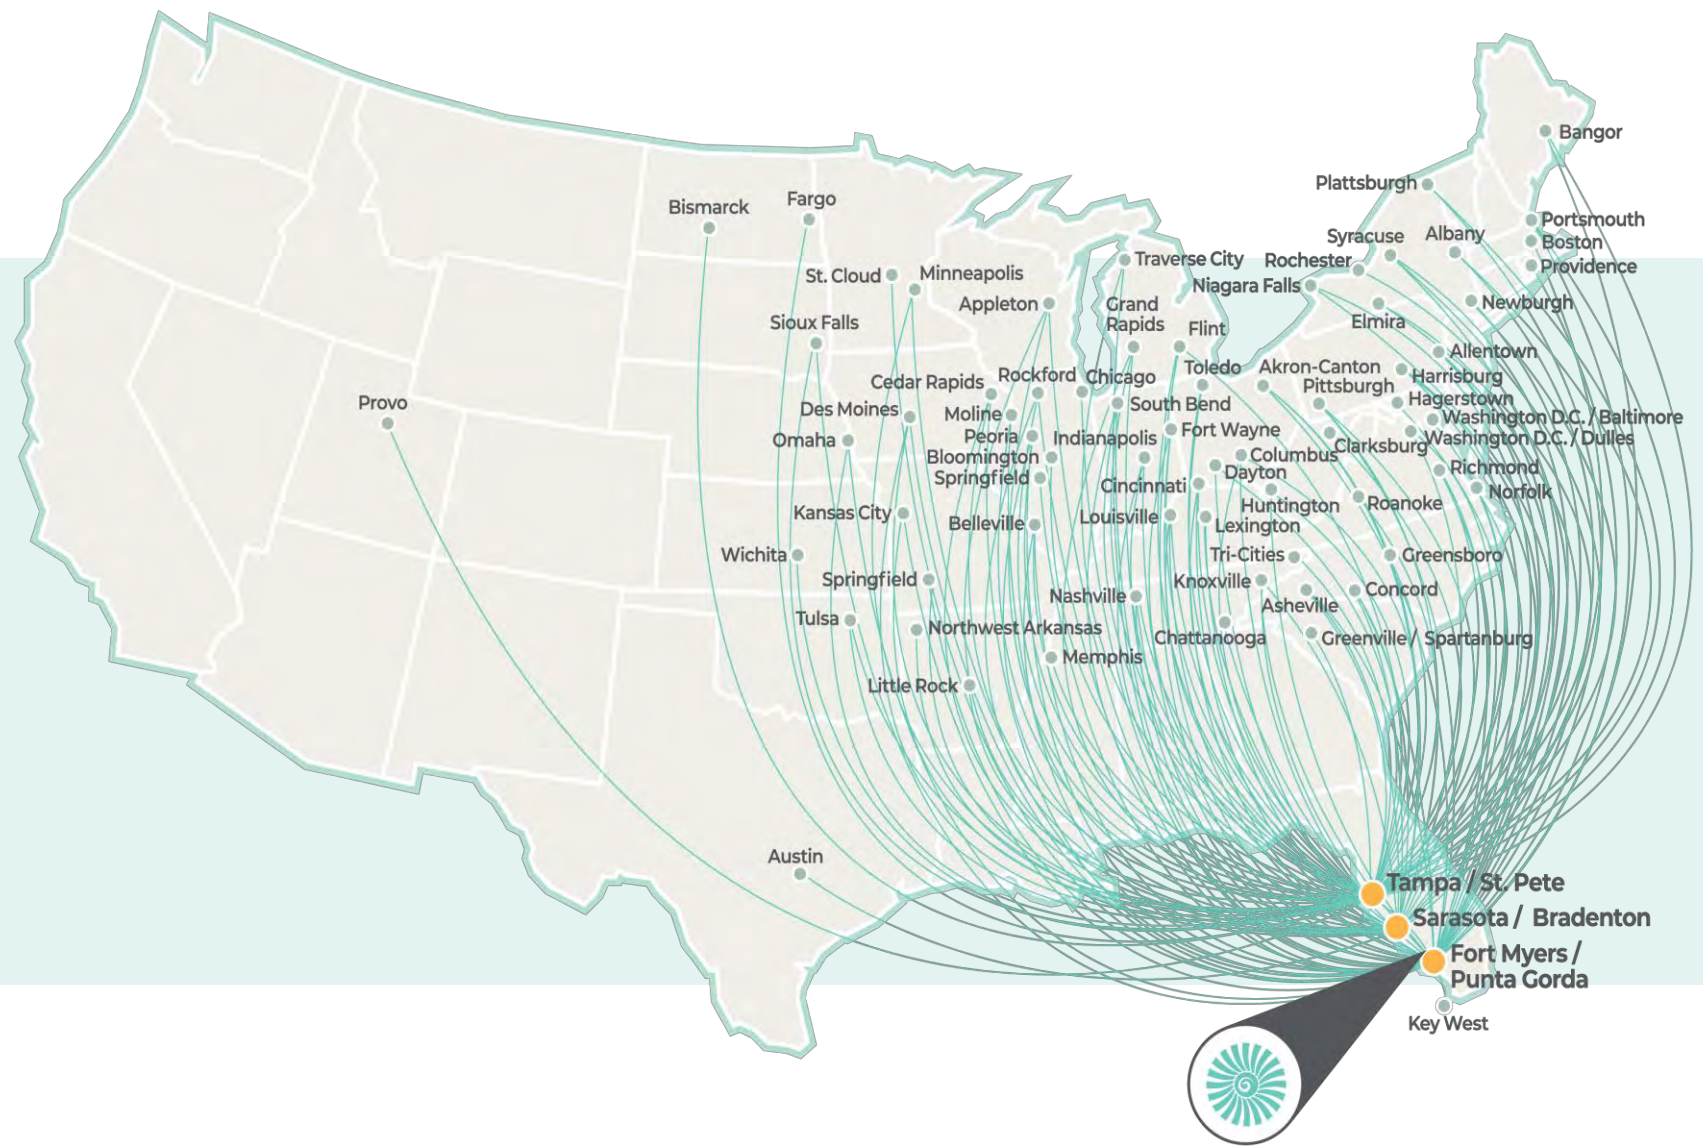

MISSION

Welcome Every Guest to Our Charlotte Harbor Home

EASE OF *Travel*

Allegiant Air directly services over 130 destinations globally including 50+ nonstop destinations from PGD airport.

Join us in the Heart of
SOUTHWEST FLORIDA

Easily situated close to five airports, and accessible to Tampa, Sarasota, Miami, and Orlando, Sunseeker Resort Charlotte Harbor is making meeting magic. Charter with Allegiant and see what seamless looks like.